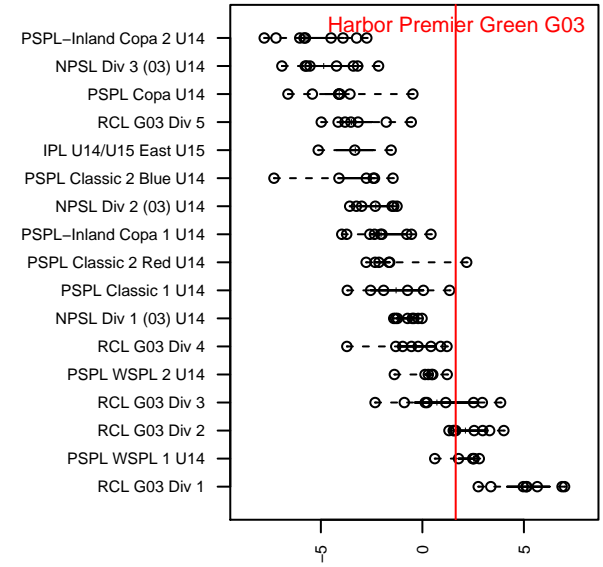

Harbor Premier Green G03

Harbor FC
 Gig Harbor, WA
 G03 total strength=1362
 attack=8.06 defense=6.09
 fall league = RCL G03 Div 2
 spr league = Win RCL G03 Div 2

alt names used:
 HARBOR G03 GREEN (WA)
 Harbor Premier G03 Green
 Harbor Premier G03 Green
 HARBOR PREMIER G03 GREEN (WA)
 Harbor Premier G03 Green A
 Harbor Premier G03 Green A
 Harbor Premier G03 Green A

**attack and defense variance (black dot)
relative to other teams
and top 10 in region**

**attack and defense rating
relative to others at age
and all opponents in last 13 months**

Performance relative to 13 month average