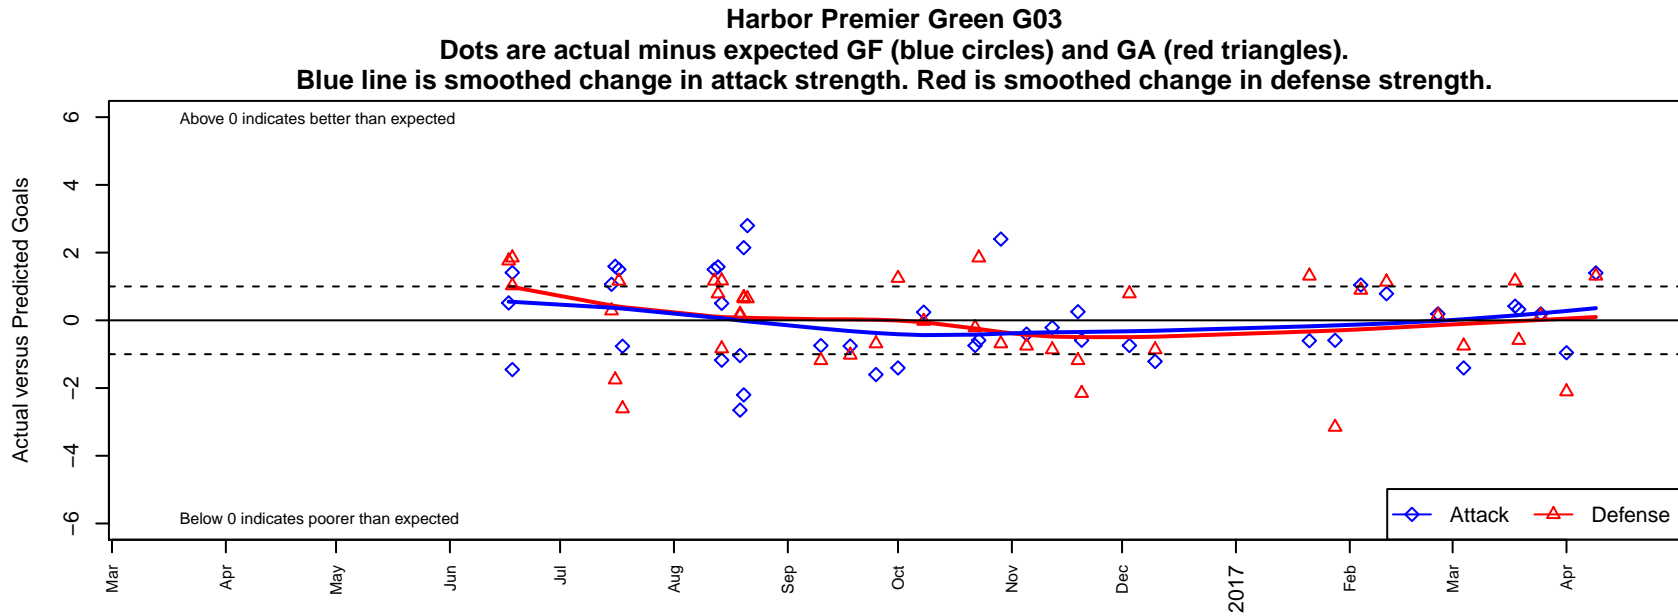

Harbor Premier Green G03

Harbor FC
 Gig Harbor, WA
 G03 total strength=1362
 attack=8.06 defense=6.09
 fall league = RCL G03 Div 2
 spr league = Win RCL G03 Div 2

alt names used:
 HARBOR G03 GREEN (WA)
 Harbor Premier G03 Green
 Harbor Premier G03 Green
 HARBOR PREMIER G03 GREEN (WA)
 Harbor Premier G03 Green A
 Harbor Premier G03 Green A
 Harbor Premier G03 Green A

**attack and defense variance (black dot)
relative to other teams
and top 10 in region**

**attack and defense rating
relative to others at age
and all opponents in last 13 months**

Performance relative to 13 month average