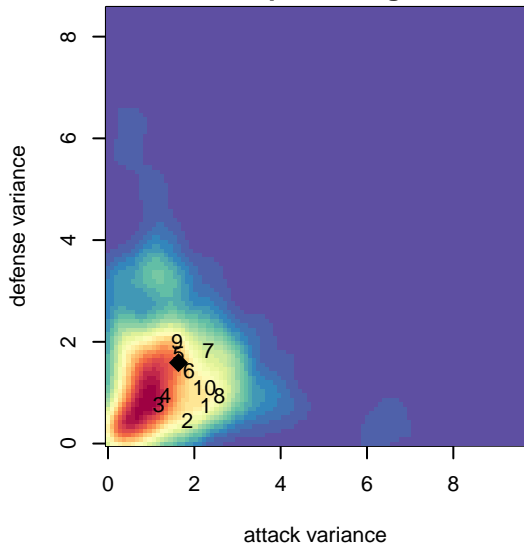

Harbor Premier Green G03

Harbor FC
 Gig Harbor, WA
 G03 total strength=1362
 attack=8.06 defense=6.09
 fall league = RCL G03 Div 2
 spr league = Win RCL G03 Div 2

alt names used:
 HARBOR G03 GREEN (WA)
 Harbor Premier G03 Green
 Harbor Premier G03 Green
 HARBOR PREMIER G03 GREEN (WA)
 Harbor Premier G03 Green A
 Harbor Premier G03 Green A
 Harbor Premier G03 Green A

**attack and defense variance (black dot)
relative to other teams
and top 10 in region**

**attack and defense rating
relative to others at age
and all opponents in last 13 months**

Performance relative to 13 month average