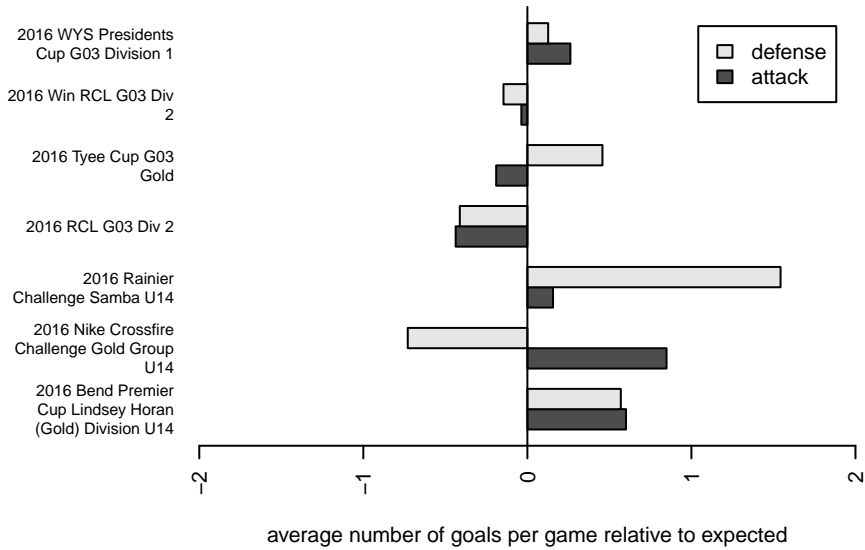

Harbor Premier Green G03

Harbor FC
 Gig Harbor, WA
 G03 total strength=1362
 attack=8.06 defense=6.09
 fall league = RCL G03 Div 2
 spr league = Win RCL G03 Div 2

alt names used:
 HARBOR G03 GREEN (WA)
 Harbor Premier G03 Green
 Harbor Premier G03 Green
 HARBOR PREMIER G03 GREEN (WA)
 Harbor Premier G03 Green A
 Harbor Premier G03 Green A
 Harbor Premier G03 Green A

Venues played:
 2016 Rainier Challenge Samba U14
 2016 Nike Crossfire Challenge Gold Group U14
 2016 Bend Premier Cup Lindsey Horan (Gold)
 2016 Tyee Cup G03 Gold
 2016 RCL G03 Div 2
 2016 Win RCL G03 Div 2
 2016 WYS Presidents Cup G03 Division 1

**attack and defense variance (black dot)
relative to other teams
and top 10 in region**

**attack and defense rating
relative to others at age
and all opponents in last 13 months**

Performance relative to 13 month average