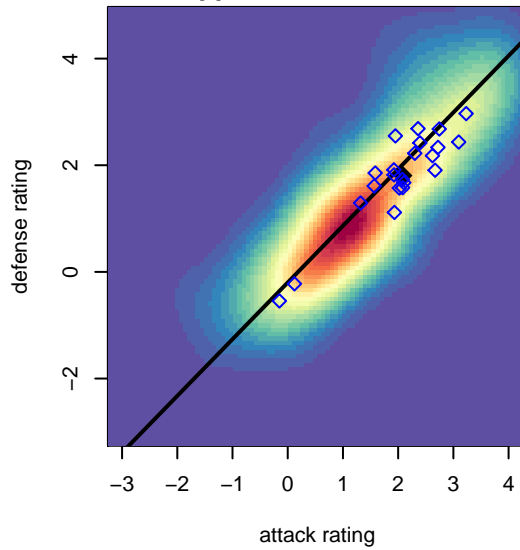

Harbor Premier Green G03

Harbor FC
 Gig Harbor, WA
 G03 total strength=1362
 attack=8.06 defense=6.09
 fall league = RCL G03 Div 2
 spr league = Win RCL G03 Div 2

alt names used:
 HARBOR G03 GREEN (WA)
 Harbor Premier G03 Green
 Harbor Premier G03 Green
 HARBOR PREMIER G03 GREEN (WA)
 Harbor Premier G03 Green A
 Harbor Premier G03 Green A
 Harbor Premier G03 Green A

**attack and defense variance (black dot)
relative to other teams
and top 10 in region**

**attack and defense rating
relative to others at age
and all opponents in last 13 months**

Performance relative to 13 month average