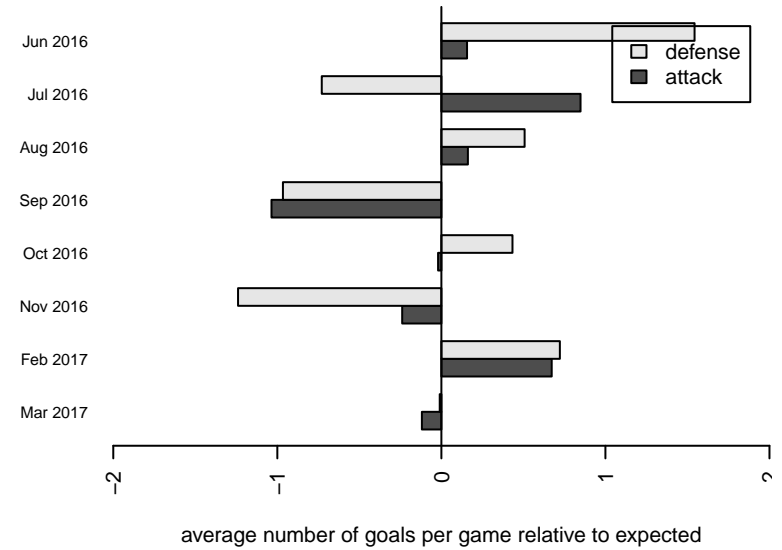

Performance relative to 13 month average